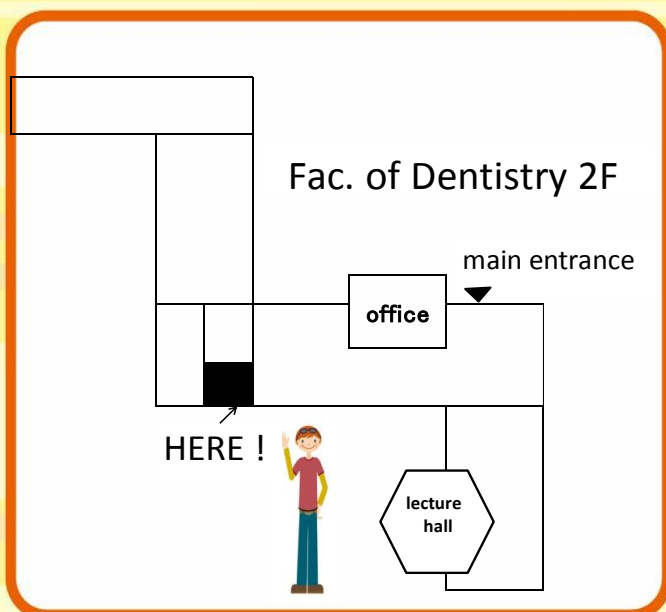

Consultation Service for International Students

Open dates & hours

- May 10, Thu (Yoko)
  13:00 - 16:00
- May 17, Thu (Yoko)
  13:00 - 16:00
- May 24, Thu (Yoko)
  13:00 - 16:00
- May 31, Thu (Yoko)
  13:00 - 16:00

E-mail consultation:
adviser@adm.niigata-u.ac.jp

Place